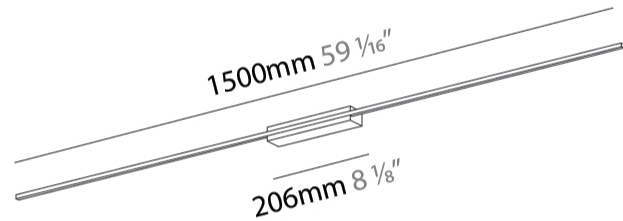

JUST BLACK LINE SURFACE

A33301-

base number LED
Dimming

1. To build a product code in our configurator select the specify button on the base model # product page
2. To build a manual product code on this datasheet choose from the options listed below in blue font and add the suffix to the base model #

GENERAL

Series: Just Black Line
Brand: Prolicht
Division: Architectural
Mounting Type: Surface
Mounting Location: Wall
Subcategory: Wall Effect

PHYSICAL

Shape: Rectangle
Length (mm): 1500
Length (in): 59 1/16
Width (mm): 30
Width (in): 1 3/16
Height (mm): 40
Height (in): 1 9/16
Light Distribution: Indirect
Fixture Finish: BLK
Fixture Material: Aluminum

ELECTRICAL

Lamp Type: LED (Zhaga Standard)
Input Wattage (W): 15
Total Output Wattage (W): 13.6
[Dimming: Non-Dimmable](#)
Driver Included: Yes
Driver Location: Integrated
Driver Type: Constant Current - Universal
Driver Class: Class 2
Input Voltage (V): 120 - 277
Constant Current (mA): 580
Upon Request: Tri-Mode Dimming

LED

Color Temperature (°K): 3000
Max. Delivered Lumen (lm): 776
CRI: >80 CRI
Lamp Life (hrs): 50000

OPTICAL

Beam Angle: 178
Adjustability: Fixed

RATINGS AND CERTIFICATIONS

Certified By: CSA Certified to UL and CSA Standards
IP rating: IP20

PROJECT

TYPE

SPECIFIER

QUANTITY

DATE